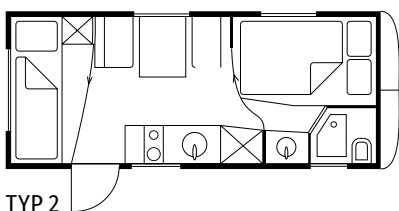

Example pictures

Our camping park in Gohren offers you 14 as-new rental caravans mainly of type Knaus "Sport" and "Südwind". The "classic" amongst rental properties. Plan your holiday with us in Gohren with generous comfort. A great opportunity for a family or travel groups of up to 5 persons to enjoy all the advantages of a cosy overnight stay and time out close to nature. Our mainly as-new caravans have a compact design and are at the same time very roomy. There is a lot of storage space in a homely atmosphere. The sturdy awning complements the unit with a table and chairs.

If you have further questions, we shall be pleased to help you.
www.campingplatz-gohren.de

Discounts and special offers

Special discounts are available in low season.
Please observe our information on the back.